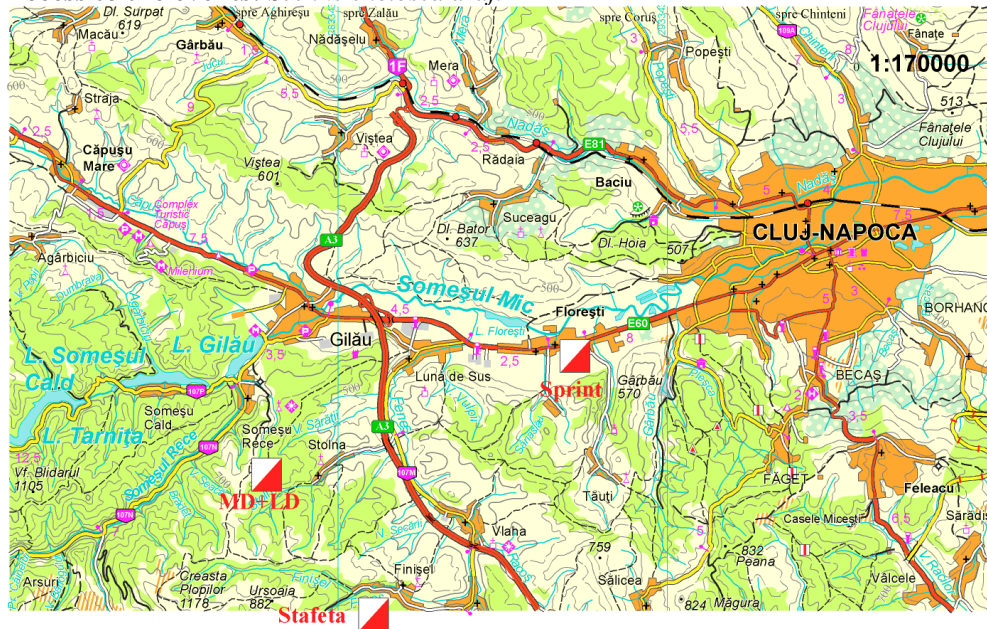

Access to the events: See the enclosed draft

Everybody attends the competition on their own risk.

We kindly ask everyone to minimise our ecological footprints.

Please don't leave any trash!

WE ARE LOOKING FORWARD TO SEE YOU COMPETE IN CLUJ COUNTY

www.transilva.ro

www.orientering.ro

www.fro.ro