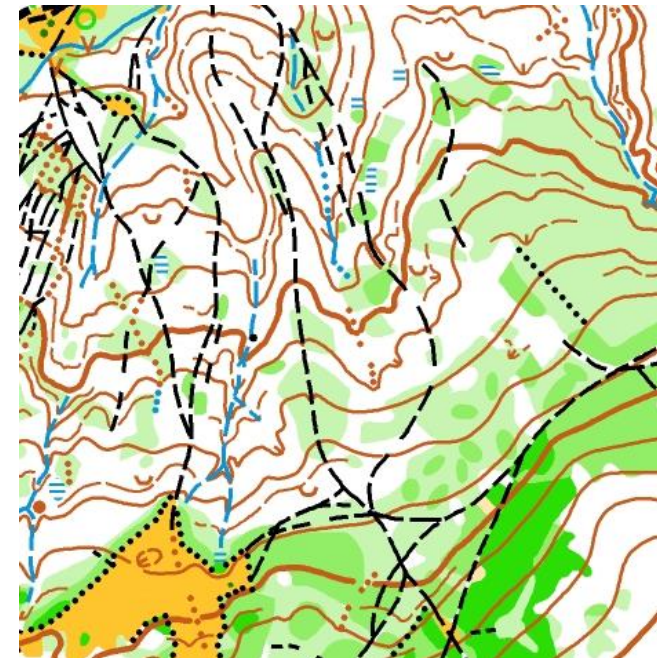

Access to the events: See the enclosed draft

Everybody attends the competition on their own risk.

We kindly ask everyone to minimise our ecological footprints.

Please don't leave any trash!

WE ARE LOOKING FORWARD TO SEE YOU COMPETE IN CLUJ COUNTY

www.transilva.ro

www.orientering.ro

www.fro.ro